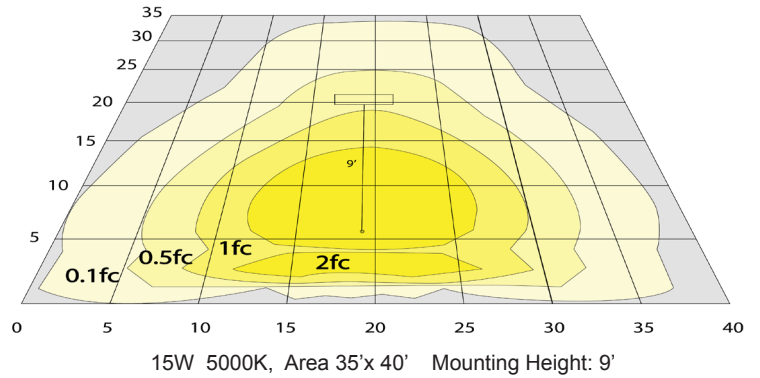

Lighting:

- Multi-CCT (The switch is inside the fixture)
- Dimming: 0-10V Dimming
- LED Type/Brand: 2835LUMILEDS
- Front: Polycarbonate Lens and Housing
- Total Lumens: 1950LM/2025LM/1950LM
- Color Temperatures: 3500K/4000K/5000K
- Color Rendering Index: CRI ≥ 80
- Beam Angle: 100°
- Rated life: 70,000 Hrs

Phone: (877) 805-2252 | Fax: (877) 805-2252
www.westgatemfg.com

Photometrics: DELW-15W-MCT-WH

BUD Rating: B1-U2-G1

Other Views:

Side View

Front View

Back View

Performance Table: DELW-15W-MCT-WH