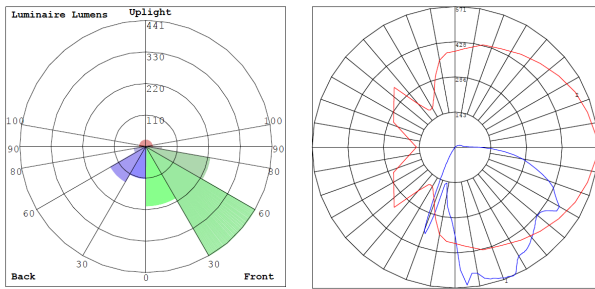

Lighting:

- Multi-CCT (The switch is inside the fixture)
- Dimming: 0-10V Dimming
- LED Type/Brand: 2835LUMILEDS
- Front: Polycarbonate Lens and Housing
- Total Lumens: 1950LM/2025LM/1950LM
- Color Temperatures: 3500K/4000K/5000K
- Color Rendering Index: CRI ≥ 80
- Beam Angle: 100°
- Rated life: 70,000 Hrs

Phone: (877) 805-2252 | Fax: (877) 805-2252
www.westgatemfg.com

Photometrics: DELW-15W-MCT-WH

BUD Rating: B1-U2-G1

Other Views:

Side View

Front View

Back View

Performance Table: DELW-15W-MCT-WH