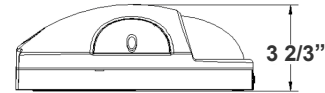

6 1/2" (H) x 10 1/2" (W) x 3 2/3" (D)

LED Non-Cutoff Wall Pack with Photocell is ideal for general site lighting, loading docks, doorway, pathway and parking areas.

Features

- Back plate: Die-cast aluminum
- Multi-CCT (The switch is inside the fixture)
- Polycarbonate Housing & Lens
- 7-Year Warranty