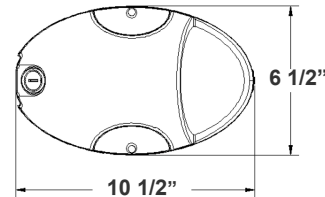

DELW SERIES Outdoor Lighting

LED SMALL NON-CUTOFF WALL PACK WITH PHOTOCCELL
DELW-15W-MCT-WH

WESTGATE
THE FUTURE IS HERE...AND IT'S QUITE BRIGHT!

Customer Name: _____

Project Name: _____

Note: _____ Type: _____

6 1/2" (H) x 10 1/2" (W) x 3 2/3" (D)

LED Non-Cutoff Wall Pack with Photocell is ideal for general site lighting, loading docks, doorway, pathway and parking areas.

Features

- Back plate: Die-cast aluminum
- Multi-CCT (The switch is inside the fixture)
- Polycarbonate Housing & Lens
- 7-Year Warranty